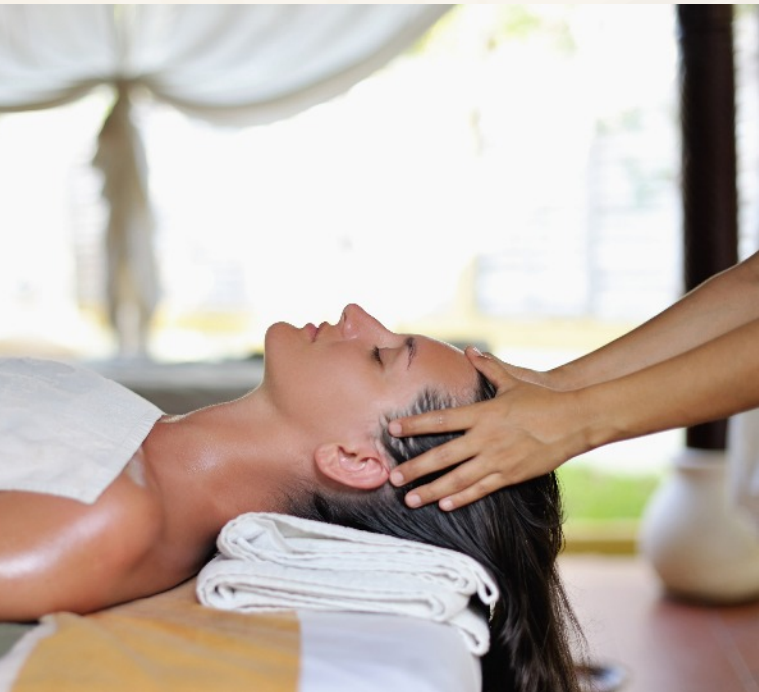

### RETREAT PACKAGE

Say goodbye to stress and enjoy absolute relaxation with a 50 minute Eminence Salt Scrub and a 50 minute Eminence Facial w/ Scalp Massage.

100 MIN.....\$395

### FULFILLMENT PACKAGE

Relax completely as you indulge in an 80 minute Eminence Salt Scrub w/Massage, followed by an 80 minute Eminence Facial including a Scalp Massage and Hand & Foot Mask.

160 MIN.....\$495